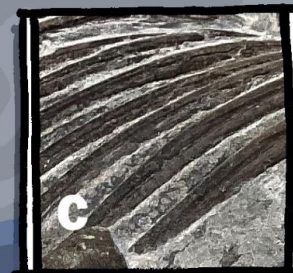

JURASSIC Detectives

Ichthyosaur Jigsaw

Ichthyosaurs were Jurassic marine reptiles that looked like a cross between a dolphin and a crocodile, with a long and thin snout, perfect for catching fish.

Question 1: Where do these fossil bones fit on the Ichthyosaur skeleton ...
... and what are they?

Famous fossil hunter Mary Anning discovered her first Ichthyosaur in 1811.

Question 2:

Where did Mary Anning discover her first Ichthyosaur?
How old was she?

Question 3:
Most animals don't have a bone in their eye socket.