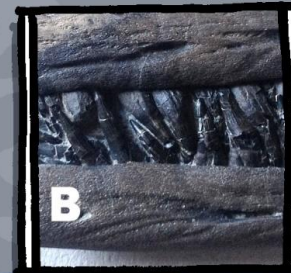

JURASSIC Detectives

Ichthyosaur Jigsaw

Ichthyosaurs were Jurassic marine reptiles that looked like a cross between a dolphin and a crocodile, with a long and thin snout, perfect for catching fish.

Question 1: Where do these fossil bones fit on the Ichthyosaur skeleton ...
... and what are they?

Famous fossil hunter Mary Anning discovered her first Ichthyosaur in 1811.

Question 2:

Where did Mary Anning discover her first Ichthyosaur?
How old was she?

Question 3:
Most animals don't have a bone in their eye socket.