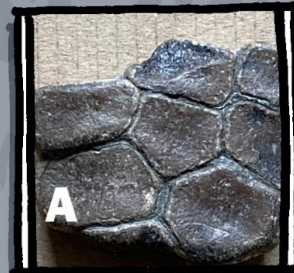

JURASSIC Detectives

Ichthyosaur Jigsaw

Ichthyosaurs were Jurassic marine reptiles that looked like a cross between a dolphin and a crocodile, with a long and thin snout, perfect for catching fish.

Question 1: Where do these fossil bones fit on the Ichthyosaur skeleton ...
... and what are they?

Famous fossil hunter Mary Anning discovered her first Ichthyosaur in 1811.

Question 2:

Where did Mary Anning discover her first Ichthyosaur?
How old was she?

Question 3:
Most animals don't have a bone in their eye socket.