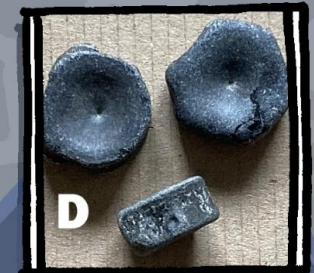

JURASSIC Detectives

Ichthyosaur Jigsaw

Ichthyosaurs were Jurassic marine reptiles that looked like a cross between a dolphin and a crocodile, with a long and thin snout, perfect for catching fish.

Question 1: Where do these fossil bones fit on the Ichthyosaur skeleton ...
... and what are they?

Famous fossil hunter Mary Anning discovered her first Ichthyosaur in 1811.

Question 2:

Where did Mary Anning discover her first Ichthyosaur?
How old was she?

Question 3:
Most animals don't have a bone in their eye socket.